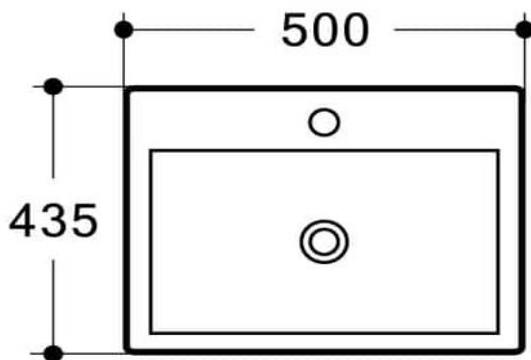

MEGGA-II

Gloss White
WB 4034A

SPECIFICATIONS

MATERIAL: Vitreous China

CAPACITY: 4L

MEASUREMENTS: 500 x 435 x 150mm 17KG

WASTE: Use 32mm with Overflow Waste (Not Supplied)

CLEANING & MAINTENANCE: