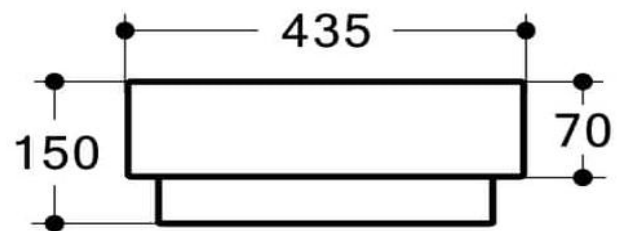

MEGGA-II

Gloss White
WB 4034A

SPECIFICATIONS

MATERIAL: Vitreous China

CAPACITY: 4L

MEASUREMENTS: 500 x 435 x 150mm 17KG

WASTE: Use 32mm with Overflow Waste (Not Supplied)

CLEANING & MAINTENANCE: